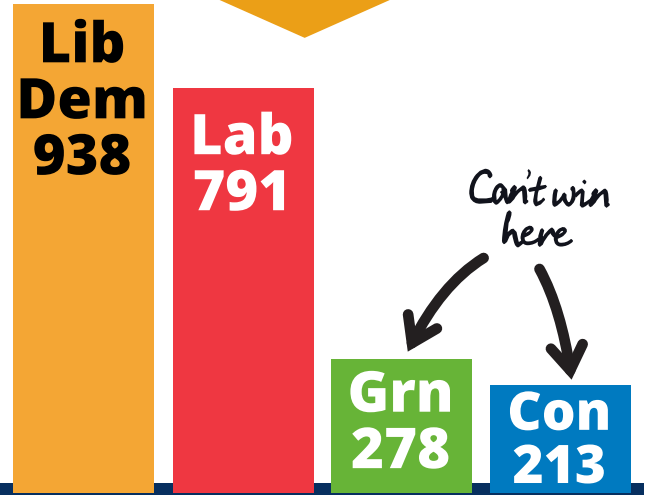

# Tammy Palmer

Tammy is fighting for the ward she lives in. As an experienced community campaigner, Tammy has the knowledge and skills to get a fairer deal for us.

She is passionate about involving local people in decision-making. Whereas, Labour have a track record of failing to properly consult us. For example, over their bin cuts, allotment fee hikes, and cuts to front-line Citizen's Advice Bureau services.